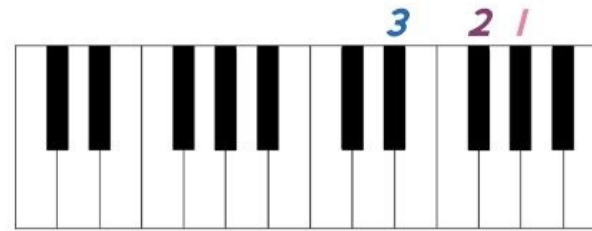

FUNKY BASS LINE

LEFT HAND

3 3 2 2 / / 3 3 2 2 / /

PLAY THAT FUN - KY BASS LINE LEFT HAND SURE IS MOV - IN'

3 3 2 2 / / 3 3 3 3

3

PLAY THAT FUN - KY BASS LINE GROO - VIN GROO-VIN!