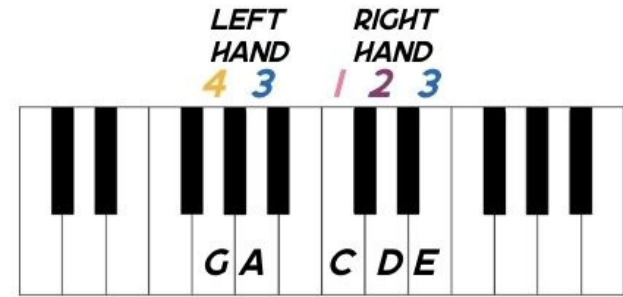

SING ABOUT MARTIN

Musical notation for the first system, measures 1-4. Treble clef, 4/4 time. Chords G, A, C are indicated in the bass line. Fingerings are shown above notes.

SING A - BOUT MAR - TIN
SING A - BOUT MAR - TIN

SING A - BOUT CAR - ING
SING A - BOUT LOV - ING

Musical notation for the second system, measures 5-8. Treble clef, 4/4 time. Chords G, A, C are indicated in the bass line. Fingerings are shown above notes.